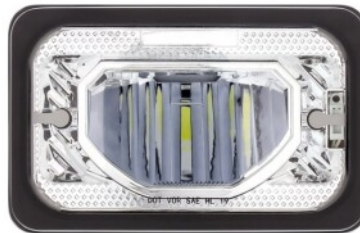

Item No. 34131

ULTRALIT - Heated 4" X 6" LED Headlight With Glass Lens & Aluminum Housing - Low Beam - Chrome

MSRP: $ 108.79

OEM No. :