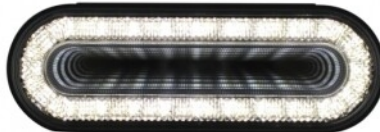

MSRP: \$ 26.59
OEM No. :

Item No. 37008
21 LED 4" GloLight (Back-Up)

MSRP: \$ 36.99
OEM No. :

Item No. 37009
22 LED 6" Oval GloLight (Back-Up)

MSRP: \$ 36.99
OEM No. :

Item No. 36837
24 LED 6" Oval Mirage Light (Back-Up)