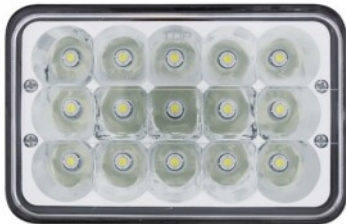

ULTRALIT - 18 High Power LED Rectangular Light With LED Position Light Bar

MSRP: \$ 56.09

OEM No. :

Item No. 34123

ULTRALIT - 15 High Power LED Projector Rectangular Light

MSRP: \$ 50.09

OEM No. :

Item No. 34124